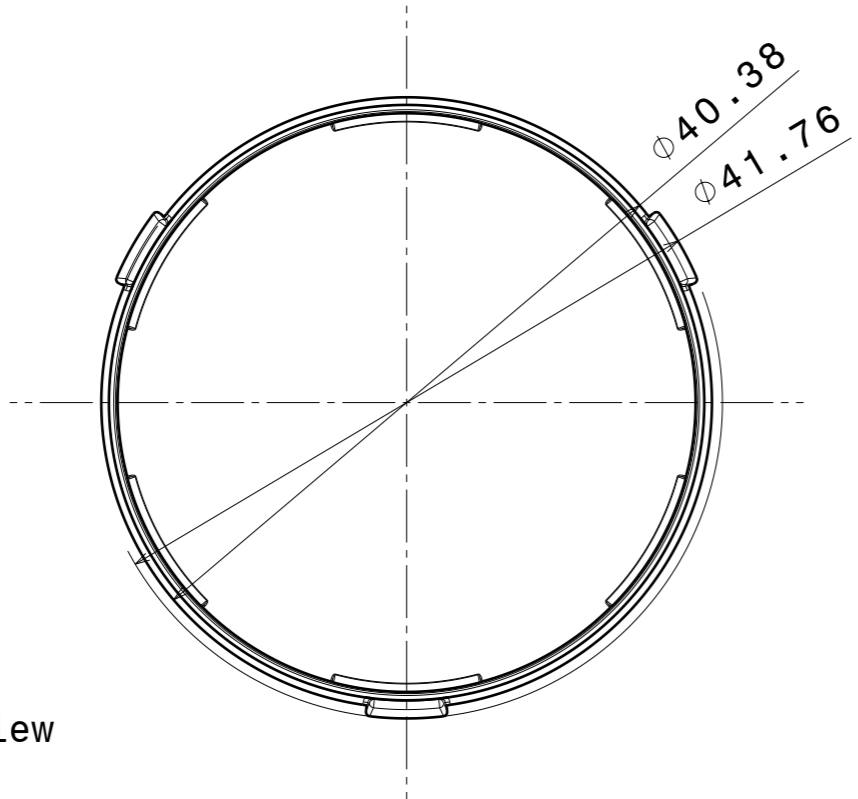

H G F E D C B A

4  
3  
2  
1

Front view

Bottom view

Isometric view

| INDEX | PART NO | DESCRIPTION | MATERIAL | COLOUR |
|-------|---------|-------------|----------|--------|
| 1     | C13333  | MIRELLA-CL  | PC       | clear  |

Tolerances if not otherwise shown  
 According to DIN ISO 2768-1  
 Linear measures: class C  
 According to DIN ISO 2768-2  
 Form and position: class L

**LEDiL** LediL Oy  
 Salorankatu 10  
 FIN 24240 SALO  
 Finland

THIRD ANGLE PROJECTION:

DRAWING TITLE  
**C13333\_MIRELLA-CL**

This drawing is the property of LEDiL Oy. It may not be reproduced, copied or communicated without a written agreement with LEDiL Oy.

SIZE PART NUMBER  
**A3 C13333**

SCALE 2:1 WEIGHT 2,94 g SHEET 1/1

H G B A