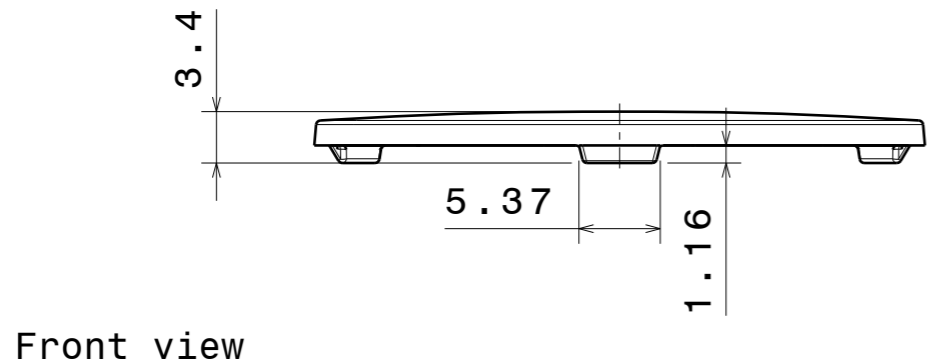

H G F E D C B A

4  
3  
2  
1

Front view

Bottom view

Isometric view

| INDEX | PART NO | DESCRIPTION | MATERIAL | COLOUR |
|-------|---------|-------------|----------|--------|
| 1     | C13333  | MIRELLA-CL  | PC       | clear  |

Tolerances if not otherwise shown  
 According to DIN ISO 2768-1  
 Linear measures: class C  
 According to DIN ISO 2768-2  
 Form and position: class L

**LEDiL** LediL Oy  
 Salorankatu 10  
 FIN 24240 SALO  
 Finland

THIRD ANGLE PROJECTION:

DRAWING TITLE  
**C13333\_MIRELLA-CL**

This drawing is the property of LEDiL Oy. It may not be reproduced, copied or communicated without a written agreement with LEDiL Oy.

SIZE PART NUMBER  
**A3 C13333**

SCALE 2:1 WEIGHT 2,94 g SHEET 1/1

H G B A